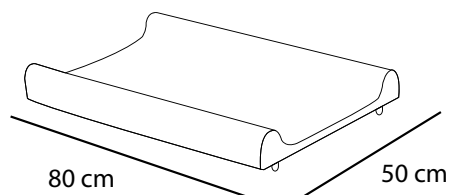

BEBE UNO

- Padded changing table with rigid bottom
- Feet for fastening to the cot edges