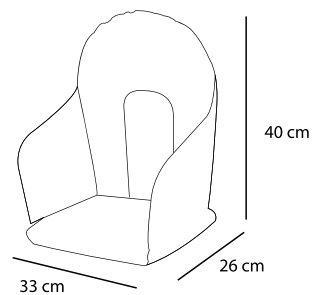

PUFFO

- Enveloping seat reducer
- Upholstered soft sponge in easily washable material
- Suitable for every type of highchair