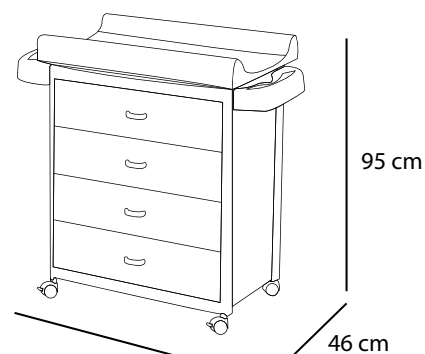

105 cm c/portaoggetti
80 cm s/portaoggetti